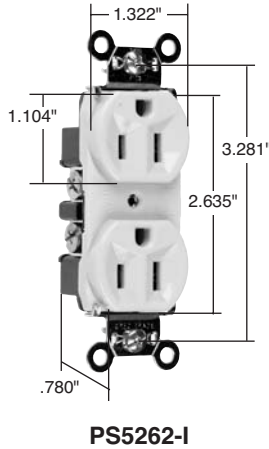

Straight Blade Devices Heavy-Duty Specification Grade Receptacles

15 & 20A, 125 & 250V

Features

- Heavy-duty, brass strap for added strength and ground conductivity.
- .032 inch thick, brass, triple-wipe power contacts for lasting retention.
- Strap tabs wrap around face to prevent strap from separating from face and back body.
- Easily accessed break-off, line-contact connecting tab for fast, easy split-circuit wiring.
- High strength nylon face.
- Internal screw-pressure-plate back and side wired to accept #14 and #10 AWG stranded or solid copper or copper-clad conductors. Eight back wire holes.
- Auto-ground clip assures positive ground.